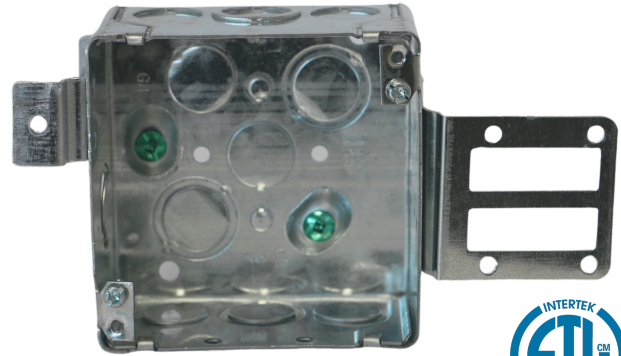

Metal Box

MODEL 52171-KSSX

Product Specification Sheet

DESCRIPTION

- 4" square shadow wraparound box
- Case Quantities- 24
- Box type: Wraparound box

SPECIFICATIONS

Model 52171-KSSX
Material Galvanized Steel
Size 4" x 4" x 1-1/2"
Application New work
Construction Assemble
Type