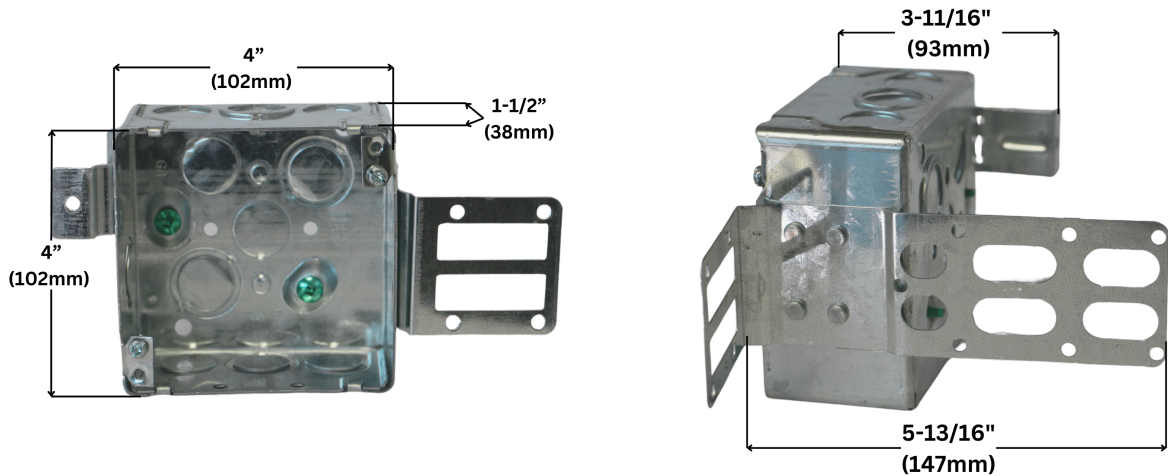

DIMENSIONS

Reference	QTY.	Remarks	Project:
			Location:
			Architect:
			Engineer:
			Contractor
			Submitted by:
			Date: