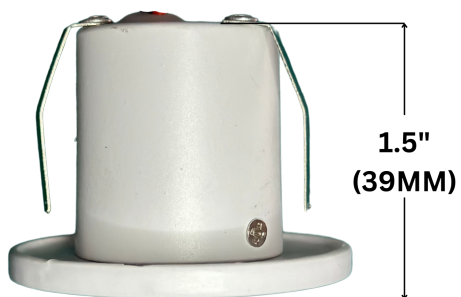

LED STEP LIGHT

Model GB-2202

Product Specification Sheet

DESCRIPTION

- Elevate any stairway
- Install in dry / indoor areas
- Not suitable for outdoors
- Round step light, comes in 3 different colours.

SPECIFICATIONS

Model	GB-2202
Wattage	1W
Voltage	DC12V
Lumens	20 lm
Application	Indoor / Dry Locations
Colour Temperature	3000K-5000K
Warranty	3 years
CRI	>80
Lifespan	50000hrs

LED STEP LIGHT

Model GB-2202

Product Specification Sheet

COLOURS

White

Satin Nickel

Black

DIMENSIONS

1.5"
(39MM)

2"
(50MM)

Reference	QTY.	Remarks	Project:
			Location:
			Architect:
			Engineer:
			Contractor
			Submitted by:
			Date: