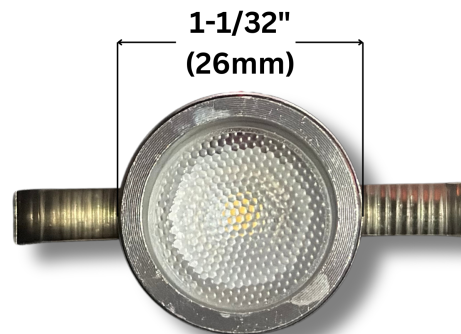

LED STEP LIGHT

Model GB-SP26

Product Specification Sheet

DESCRIPTION

- Step light but can be also used as a cabinet, path and wall.
- Install in dry / indoor areas.
- Not suitable for outdoors.
- Comes with 2 different shapes and 3 different colours.

SPECIFICATIONS

Model	GB-SP26
Wattage	0.15W
Voltage	DC12V
Lumens	15 lm
Application	Indoor / Dry / Damp Locations
Colour Temperature	3000K-5000K
Warranty	3 years
CRI	>80
Lifespan	50000hrs

DIMENSIONS

LED STEP LIGHT

Model GB-SP26

Product Specification Sheet

COLOURS & SHAPES

Circle

White

Satin Nickel

Black

Square