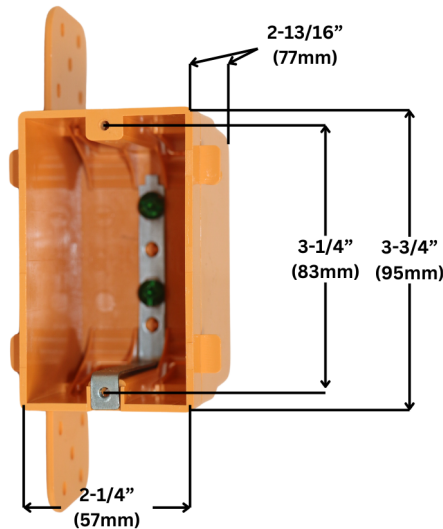

Non-metallic Box

MODEL SLH-01

Product Specification Sheet

DESCRIPTION

- The box is able to fit sockets, switches, dimmers and other accessories.
- Easy to install
- A universal accessory that is commonly used in a household

SPECIFICATIONS

Model	SLH-01
Material	PVC (Polyvinyl Chloride)
Colour	Yellow
CU.IN.	18
AWG	16-10

DIMENSIONS

Reference	QTY.	Remarks	Project:
			Location:
			Architect:
			Engineer:
			Contractor
			Submitted by:
			Date: