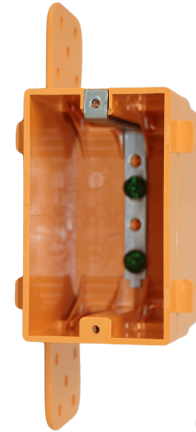

Non-metallic Box

MODEL SLH-01

Product Specification Sheet

DESCRIPTION

- The box is able to fit sockets, switches, dimmers and other accessories.
- Easy to install
- A universal accessory that is commonly used in a household

SPECIFICATIONS

Model	SLH-01
Material	PVC (Polyvinyl Chloride)
Colour	Yellow
CU.IN.	18
AWG	16-10

DIMENSIONS

Reference	QTY.	Remarks	Project:
			Location:
			Architect:
			Engineer:
			Contractor
			Submitted by:
			Date: