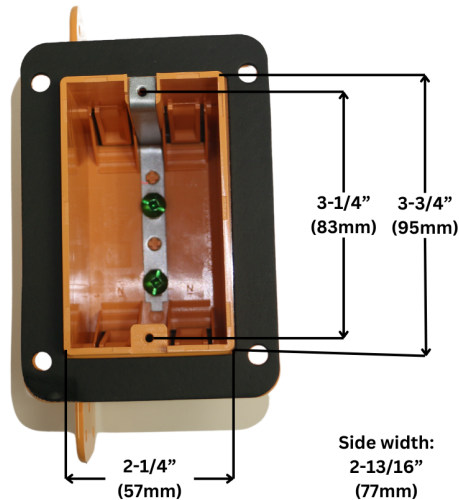

Non-metallic Box

MODEL SLH-01A

Product Specification Sheet

DESCRIPTION

- The box is able to fit sockets, switches, dimmers and other accessories.
- Easy to install
- A universal accessory that is commonly used in a household

SPECIFICATIONS

Model SLH-01A
Material PVC (Polyvinyl Chloride)
Colour Yellow
CU.IN. 18
AWG 16-10

DIMENSIONS

Reference	QTY.	Remarks	Project:
			Location:
			Architect:
			Engineer:
			Contractor
			Submitted by:
			Date: