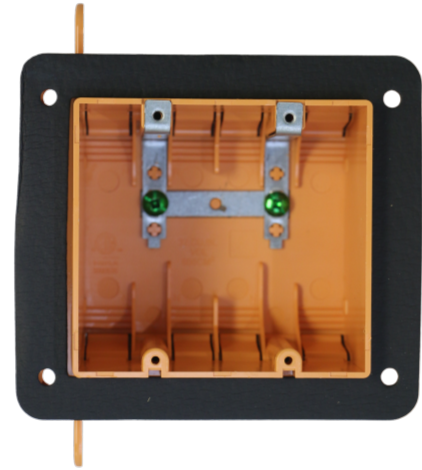

Non-metallic Box

MODEL SLH-2A

Product Specification Sheet

DESCRIPTION

- Two gang non-metallic switch and outlet box
- The box is able to fit sockets, switches, dimmers and other accessories.
- Easy to install
- A universal accessory that is commonly used in a household

SPECIFICATIONS

Model	SLH-2A
Material	PVC (Polyvinyl Chloride)
Colour	Yellow
CU.IN.	37
AWG	16-10

DIMENSIONS

Reference	QTY.	Remarks	Project:
			Location:
			Architect:
			Engineer:
			Contractor
			Submitted by:
			Date: