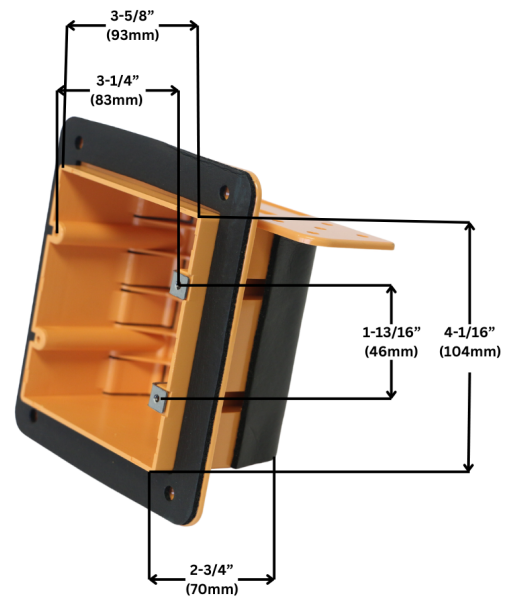

Non-metallic Box

MODEL SLH-2A

Product Specification Sheet

DESCRIPTION

- Two gang non-metallic switch and outlet box
- The box is able to fit sockets, switches, dimmers and other accessories.
- Easy to install
- A universal accessory that is commonly used in a household

SPECIFICATIONS

Model	SLH-2A
Material	PVC (Polyvinyl Chloride)
Colour	Yellow
CU.IN.	37
AWG	16-10

DIMENSIONS

Reference	QTY.	Remarks	Project:
			Location:
			Architect:
			Engineer:
			Contractor
			Submitted by:
			Date: