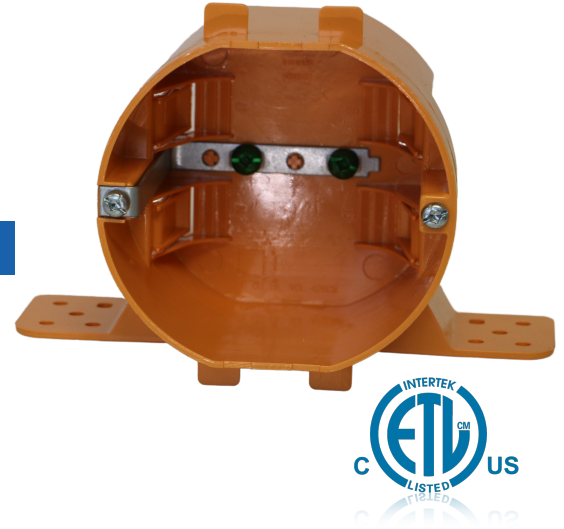

# Non-metallic Box

## MODEL SLH-4

Product Specification Sheet

### DESCRIPTION

- Octagon non-metallic switch box
- The box is able to fit sockets, switches, dimmers and other accessories.
- Easy to install
- A universal accessory that is commonly used in a household

### SPECIFICATIONS

Model	SLH-4
Material	PVC (Polyvinyl Chloride)
Colour	Yellow
CU.IN.	26
AWG	16-10