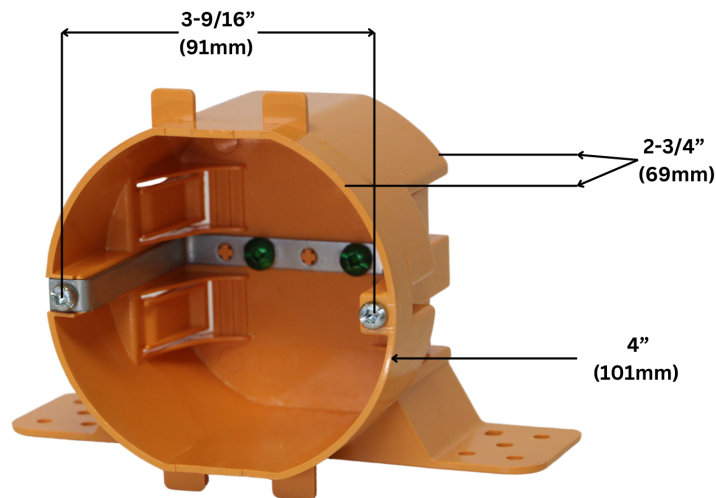

DIMENSIONS

Reference	QTY.	Remarks	Project:
			Location:
			Architect:
			Engineer:
			Contractor
			Submitted by:
			Date: