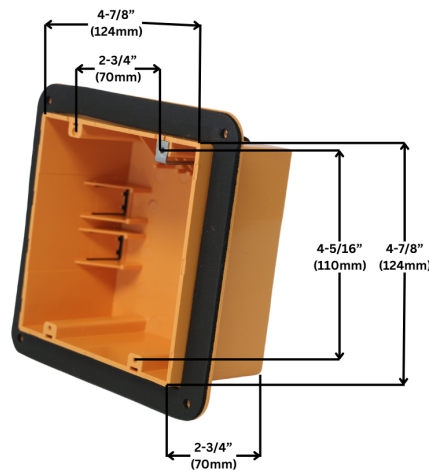

Non-metallic Box

MODEL SLH-6A

Product Specification Sheet

DESCRIPTION

- Range/dryer vapour-proof non-metallic switch and outlet box
- The box is able to fit sockets, switches, dimmers and other accessories.
- Easy to install
- A universal accessory that is commonly used in a household

SPECIFICATIONS

Model	SLH-6A
Material	PVC (Polyvinyl Chloride)
Colour	Yellow
CU.IN.	67
AWG	16-10

DIMENSIONS

Reference	QTY.	Remarks	Project:
			Location:
			Architect:
			Engineer:
			Contractor
			Submitted by:
			Date: