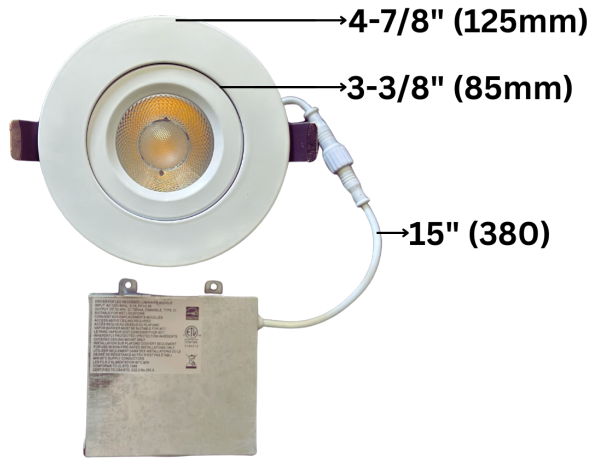

Reference	QTY.	Remarks	Project:
			Location:
			Architect:
			Engineer:
			Contractor
			Submitted by:
			Date: