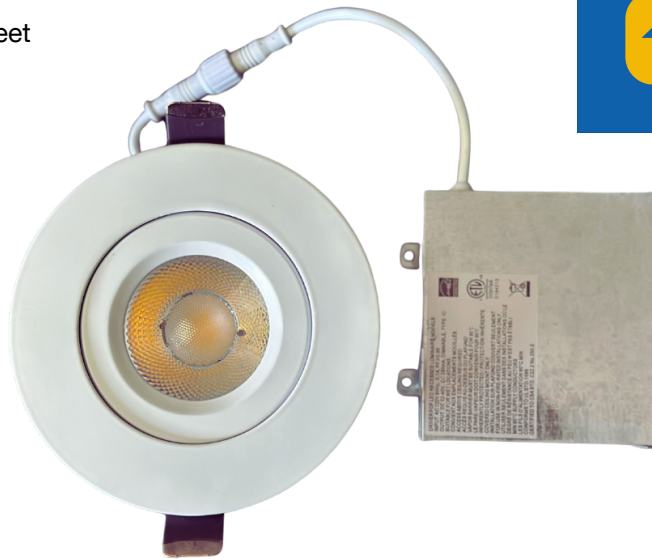

# 4" Gimbal Downlight

## MODEL GB-490T

Product Specification Sheet

## DESCRIPTION

- Easy to install
- Includes transformer in junction box
- Adjustable CCT
- Tilting gimbal light helps with getting light wherever you need it
- Best in indoor or damp locations

## SPECIFICATIONS

<b>Model</b>	GB-490T
<b>Power</b>	12W
<b>Voltage</b>	AC110-120V
<b>Lumens</b>	900lm
<b>Colour Rendering Index</b>	>80
<b>Application</b>	Indoor / Damp Locations
<b>Colour Temperature</b>	3000K-4000K-5000K
<b>Warranty</b>	5 years
<b>Function</b>	Dimmable
<b>CRI</b>	80
<b>Operating Temperature</b>	-20°C ~ +40°C
<b>Beam Angle</b>	38°