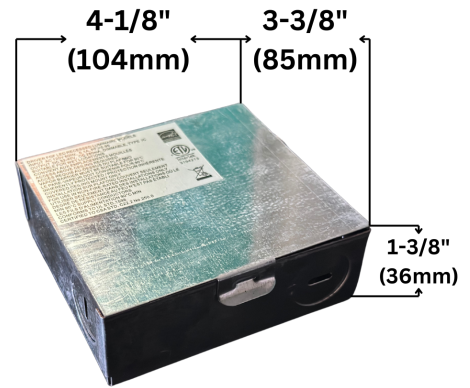

Reference	QTY.	Remarks	Project:
			Location:
			Architect:
			Engineer:
			Contractor
			Submitted by:
			Date: