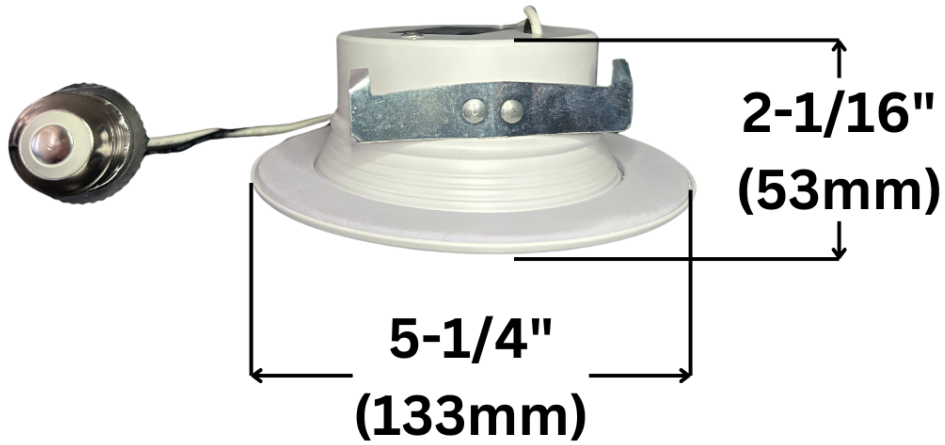

Reference	QTY.	Remarks	Project:
			Location:
			Architect:
			Engineer:
			Contractor
			Submitted by:
			Date: